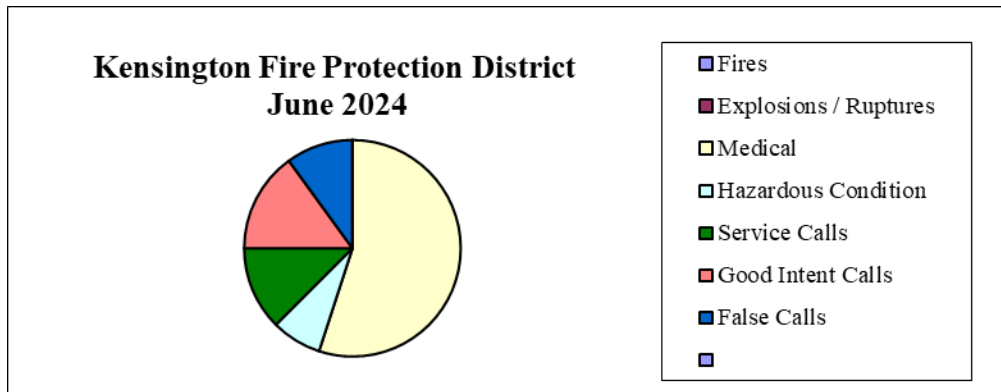

Forty incidents occurred in the Kensington community in June, an increase of thirteen incidents from the previous month. Please see the attached “Incident Log” for the dates and times, locations, and types of incidents the Fire Department responded to this past month. During this same time, Engine 55 responded to Seventy-one calls for service, an increase of 20 incidents from the previous month. Overall, the El Cerrito-Kensington Fire Department has responded to 1,764 calls for service for the year.

The chart below shows the seven incident response types tracked by the State and National fire incident reporting systems. It also includes the number of responses for each type, the percentage of the total calls for each type, and all the responses in the Kensington community.

<u>Call Type</u>		<u>Incident Count</u>	<u>Percentages</u>
1: Fires	<i>(Structure, Trash, Vehicles, Vegetation Fires)</i>	0	0.00%
2: Explosions / Ruptures	<i>(Over Pressure/Ruptures, Explosions, Bombs)</i>	0	0.00%
3: Medical	<i>(EMS, Vehicle Accidents, Extrication Rescue)</i>	22	55.00%
4: Hazardous Condition	<i>(Chemical Spills, Leaks, Down Power Lines)</i>	3	7.50%
5: Service Calls	<i>(Distress, Water/Smoke/Odor Problems, Public Assists)</i>	5	12.50%
6: Good Intent Calls	<i>(Distress, Water/Smoke/Odor Problems, Public Assists)</i>	6	15.00%
7: False Calls	<i>(Wrong Company/Unit Dispatched)</i>	4	10.00%
8: Weather	<i>(flooding, wind, lightning)</i>	0	0.00%
Totals		40	100.00%