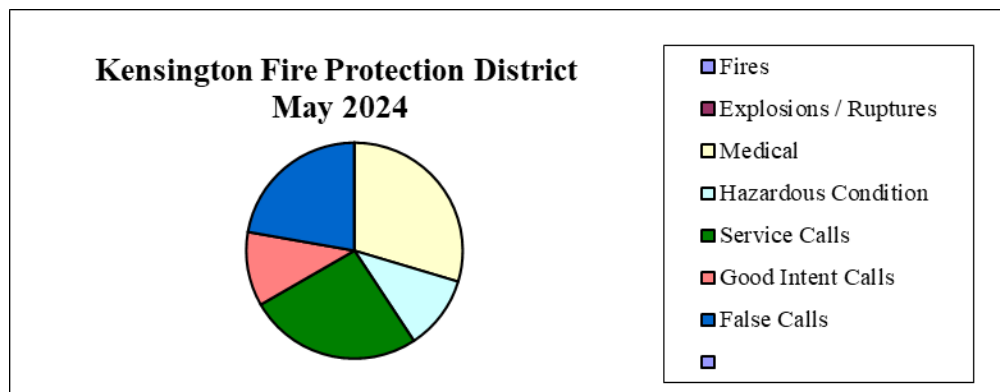

Twenty-seven incidents occurred in the Kensington community in May, a decrease of six incidents from the previous month. Please see the attached “Incident Log” for the dates and times, locations, and types of incidents the Fire Department responded to this past month. During this same time, Station 55/OES413 responded to fifty-one calls for service, an increase of one incident from the previous month. Overall, the El Cerrito-Kensington Fire Department has responded to 1,510 calls for service for the year.

The chart below shows the seven incident response types tracked by the State and National fire incident reporting systems. It also includes the number of responses for each type, the percentage of the total calls for each type, and all the responses in the Kensington community.

<u>Call Type</u>		<u>Incident Count</u>	<u>Percentages</u>
1: Fires	<i>(Structure, Trash, Vehicles, Vegetation Fires)</i>	0	0.00%
2: Explosions / Ruptures	<i>(Over Pressure/Ruptures, Explosions, Bombs)</i>	0	0.00%
3: Medical	<i>(EMS, Vehicle Accidents, Extrication Rescue)</i>	8	29.63%
4: Hazardous Condition	<i>(Chemical Spills, Leaks, Down Power Lines)</i>	3	11.11%
5: Service Calls	<i>(Distress, Water/Smoke/Odor Problems, Public Assists)</i>	7	25.93%
6: Good Intent Calls	<i>(Distress, Water/Smoke/Odor Problems, Public Assists)</i>	3	11.11%
7: False Calls	<i>(Wrong Company/Unit Dispatched)</i>	6	22.22%
8: Weather	<i>(flooding, wind, lightning)</i>	0	0.00%
Totals		27	100.00%