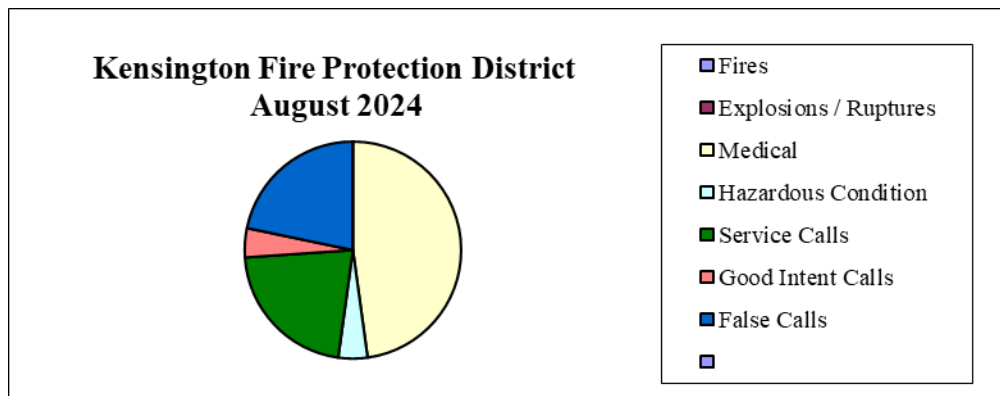

Twenty-three incidents occurred in the Kensington community in August, a decrease of thirteen incidents from the previous month. Please see the attached “Incident Log” for the dates and times, locations, and types of incidents the Fire Department responded to this past month. During this same time, Engine 55 responded to fifty-nine calls for service, a decrease of thirteen incidents from the previous month. Overall, the El Cerrito-Kensington Fire Department has responded to 2,399 calls for service for the year.

The chart below shows the seven incident response types tracked by the State and National fire incident reporting systems. It also includes the number of responses for each type, the percentage of the total calls for each type, and all the responses in the Kensington community.

<u>Call Type</u>		<u>Incident Count</u>	<u>Percentages</u>
1: Fires	<i>(Structure, Trash, Vehicles, Vegetation Fires)</i>	0	0.00%
2: Explosions / Ruptures	<i>(Over Pressure/Ruptures, Explosions, Bombs)</i>	0	0.00%
3: Medical	<i>(EMS, Vehicle Accidents, Extrication Rescue)</i>	11	47.83%
4: Hazardous Condition	<i>(Chemical Spills, Leaks, Down Power Lines)</i>	1	4.35%
5: Service Calls	<i>(Distress, Water/Smoke/Odor Problems, Public Assists)</i>	5	21.74%
6: Good Intent Calls	<i>(Distress, Water/Smoke/Odor Problems, Public Assists)</i>	1	4.35%
7: False Calls	<i>(Wrong Company/Unit Dispatched)</i>	5	21.74%
8: Weather	<i>(flooding, wind, lightning)</i>	0	0.00%
Totals		23	100.00%